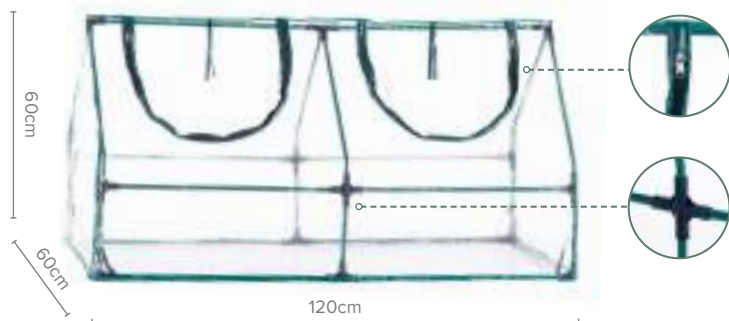

INVERNADEROS DE SUELO / COLD FRAME GREENHOUSES