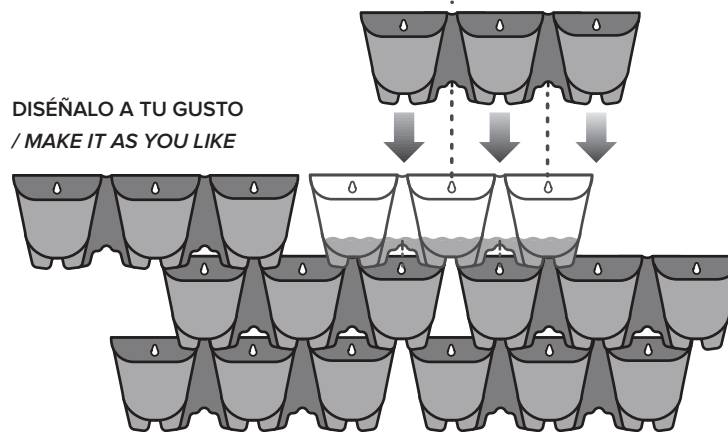

TETRI POT

- ▶ Maceta insert para Tetri / Tetri insertable flowerpot
- ▶ 14x10x13cm
- ▶ REF. 8424385312282 x 48 ud.

OPTION A

TETRI + TETRI POT

OPTION B

TETRI + MACETA

TETRI

- ▶ Jardín vertical modular apilable / Stackable modular vertical garden
- ▶ 48x18x16cm
- ▶ REF. 8424385312275 x 48 ud.

AHORRO DE AGUA / WATER SAVING

DISÉÑALO A TU GUSTO / MAKE IT AS YOU LIKE

HUERTOS URBANOS Y MACETAS DE CULTIVO / URBAN GARDENS & CULTIVATION POTS

WALL JUTE 4

- ▶ Colgador de cultivo de yute
/ *Jute vertical planter*
- ▶ 68x31cm
- ▶ REF. 8424385312183 x 12 ud.